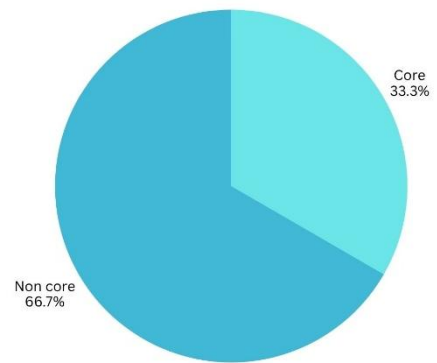

## Gender Wise Placement Chart 2018- 2019

GENDER 18-19

**GOVERNMENT COLLEGE OF TECHNOLOGY, COIMBATORE-13**  
**PLACEMENT STATISTICS 2018 – 2019**  
**Salary Range Distribution Chart 2018- 2019**

**LPA WISE PLACEMENT 18-19**

**Company Type (MNC/ Startup ) Chart 2018- 2019**

**MNC AND STARTUP 18-19**

**GOVERNMENT COLLEGE OF TECHNOLOGY, COIMBATORE-13**  
**PLACEMENT STATISTICS 2018 – 2019**  
**Core Vs Non Core Placement Chart 2018- 2019**

**CIVIL 18-19**

**MECH 18-19**

**EEE 18-19**

**ECE 18-19**

**GOVERNMENT COLLEGE OF TECHNOLOGY, COIMBATORE-13**  
**PLACEMENT STATISTICS 2018 – 2019**  
**Core Vs Non Core Placement Chart 2018- 2019 (contd.,)**