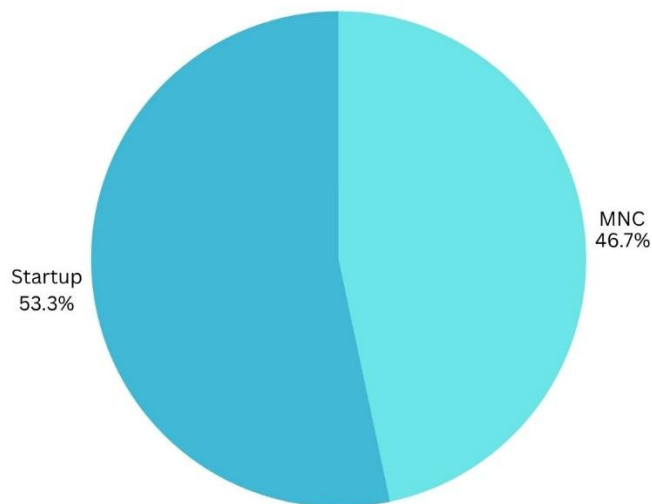

## PLACEMENT STATISTICS 2018 – 2019

DEPARTMENT WISE PLACEMENT 18-19

## Gender Wise Placement Chart 2018- 2019

GENDER 18-19

**GOVERNMENT COLLEGE OF TECHNOLOGY, COIMBATORE-13**  
**PLACEMENT STATISTICS 2018 – 2019**  
**Salary Range Distribution Chart 2018- 2019**

**LPA WISE PLACEMENT 18-19**

**Company Type (MNC/ Startup ) Chart 2018- 2019**

**MNC AND STARTUP 18-19**

**GOVERNMENT COLLEGE OF TECHNOLOGY, COIMBATORE-13**  
**PLACEMENT STATISTICS 2018 – 2019**  
**Core Vs Non Core Placement Chart 2018- 2019**