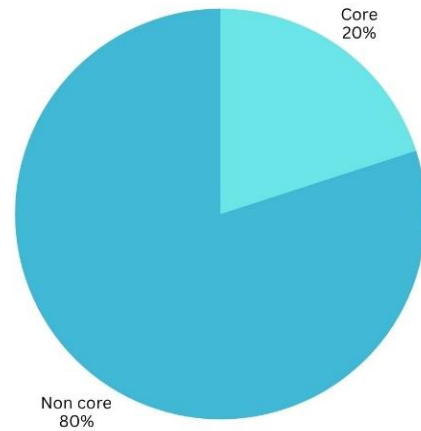

**Company Type (MNC/ Startup ) Chart 2018- 2019**

**MNC AND STARTUP 18-19**

**GOVERNMENT COLLEGE OF TECHNOLOGY, COIMBATORE-13**  
**PLACEMENT STATISTICS 2018 – 2019**  
**Core Vs Non Core Placement Chart 2018- 2019**

**CIVIL 18-19**

**MECH 18-19**

**EEE 18-19**

**ECE 18-19**

**GOVERNMENT COLLEGE OF TECHNOLOGY, COIMBATORE-13**  
**PLACEMENT STATISTICS 2018 – 2019**  
**Core Vs Non Core Placement Chart 2018- 2019 (contd.,)**

**Production 18-19**

**EIE 18-19**

**CSE 18-19**

**IT 18-19**