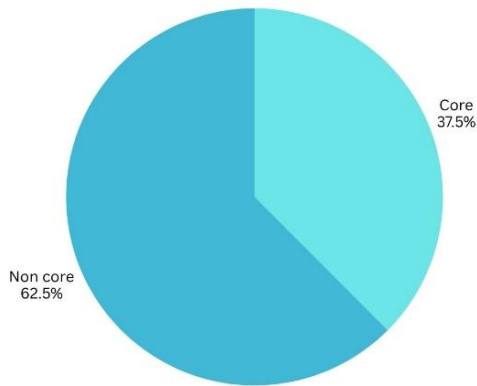

GOVERNMENT COLLEGE OF TECHNOLOGY, COIMBATORE-13
PLACEMENT STATISTICS 2018 – 2019
Core Vs Non Core Placement Chart 2018- 2019

CIVIL 18-19