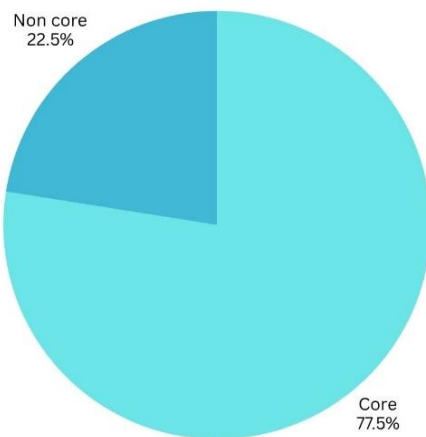

**Company Type (MNC/ Startup ) Chart 2018- 2019**

**MNC AND STARTUP 18-19**

**GOVERNMENT COLLEGE OF TECHNOLOGY, COIMBATORE-13**  
**PLACEMENT STATISTICS 2018 – 2019**  
**Core Vs Non Core Placement Chart 2018- 2019**

**CIVIL 18-19**

**MECH 18-19**

**EEE 18-19**

**ECE 18-19**

**GOVERNMENT COLLEGE OF TECHNOLOGY, COIMBATORE-13**  
**PLACEMENT STATISTICS 2018 – 2019**  
**Core Vs Non Core Placement Chart 2018- 2019 (contd.,)**

**Production 18-19**

**EIE 18-19**

**CSE 18-19**

**IT 18-19**