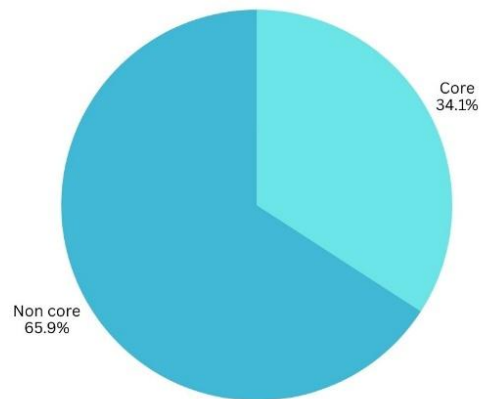

**Company Type (MNC/ Startup ) Chart 2018- 2019**

**MNC AND STARTUP 18-19**

**GOVERNMENT COLLEGE OF TECHNOLOGY, COIMBATORE-13**  
**PLACEMENT STATISTICS 2018 – 2019**  
**Core Vs Non Core Placement Chart 2018- 2019**

**CIVIL 18-19**

**MECH 18-19**

**EEE 18-19**

**ECE 18-19**

**GOVERNMENT COLLEGE OF TECHNOLOGY, COIMBATORE-13**  
**PLACEMENT STATISTICS 2018 – 2019**  
**Core Vs Non Core Placement Chart 2018- 2019 (contd.,)**

**Production 18-19**

**EIE 18-19**

**CSE 18-19**

**IT 18-19**