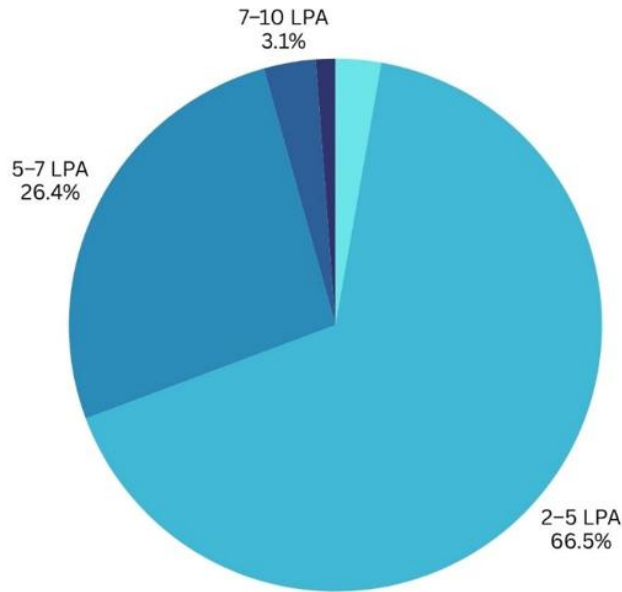

## PLACEMENT STATISTICS 2018 – 2019

DEPARTMENT WISE PLACEMENT 18-19

## Gender Wise Placement Chart 2018- 2019

GENDER 18-19

**GOVERNMENT COLLEGE OF TECHNOLOGY, COIMBATORE-13**  
**PLACEMENT STATISTICS 2018 – 2019**  
**Salary Range Distribution Chart 2018- 2019**

**LPA WISE PLACEMENT 18-19**