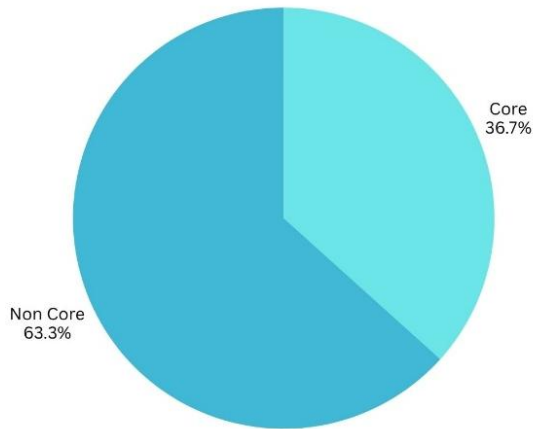

**Company Type (MNC/ Startup ) Chart 2018- 2019**

**MNC AND STARTUP 18-19**

**GOVERNMENT COLLEGE OF TECHNOLOGY, COIMBATORE-13**  
**PLACEMENT STATISTICS 2018 – 2019**  
**Core Vs Non Core Placement Chart 2018- 2019**

**CIVIL 18-19**

**MECH 18-19**

**EEE 18-19**

**ECE 18-19**

**GOVERNMENT COLLEGE OF TECHNOLOGY, COIMBATORE-13**  
**PLACEMENT STATISTICS 2018 – 2019**  
**Core Vs Non Core Placement Chart 2018- 2019 (contd.,)**

**Production 18-19**

**EIE 18-19**

**CSE 18-19**

**IT 18-19**