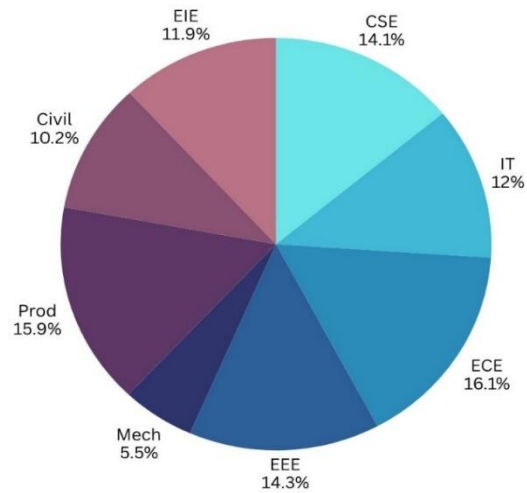

GOVERNMENT COLLEGE OF TECHNOLOGY, COIMBATORE-13

PLACEMENT STATISTICS 2018 – 2019

DEPARTMENT WISE PLACEMENT 18-19