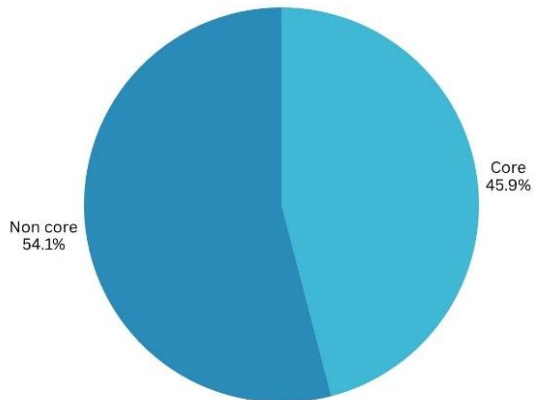

## Gender Wise Placement Chart 2018- 2019

GENDER 18-19

**GOVERNMENT COLLEGE OF TECHNOLOGY, COIMBATORE-13**  
**PLACEMENT STATISTICS 2018 – 2019**  
**Salary Range Distribution Chart 2018- 2019**

**LPA WISE PLACEMENT 18-19**

**Company Type (MNC/ Startup ) Chart 2018- 2019**

**MNC AND STARTUP 18-19**

**GOVERNMENT COLLEGE OF TECHNOLOGY, COIMBATORE-13**  
**PLACEMENT STATISTICS 2018 – 2019**  
**Core Vs Non Core Placement Chart 2018- 2019**

**CIVIL 18-19**

**MECH 18-19**

**EEE 18-19**

**ECE 18-19**

**GOVERNMENT COLLEGE OF TECHNOLOGY, COIMBATORE-13**  
**PLACEMENT STATISTICS 2018 – 2019**  
**Core Vs Non Core Placement Chart 2018- 2019 (contd.,)**